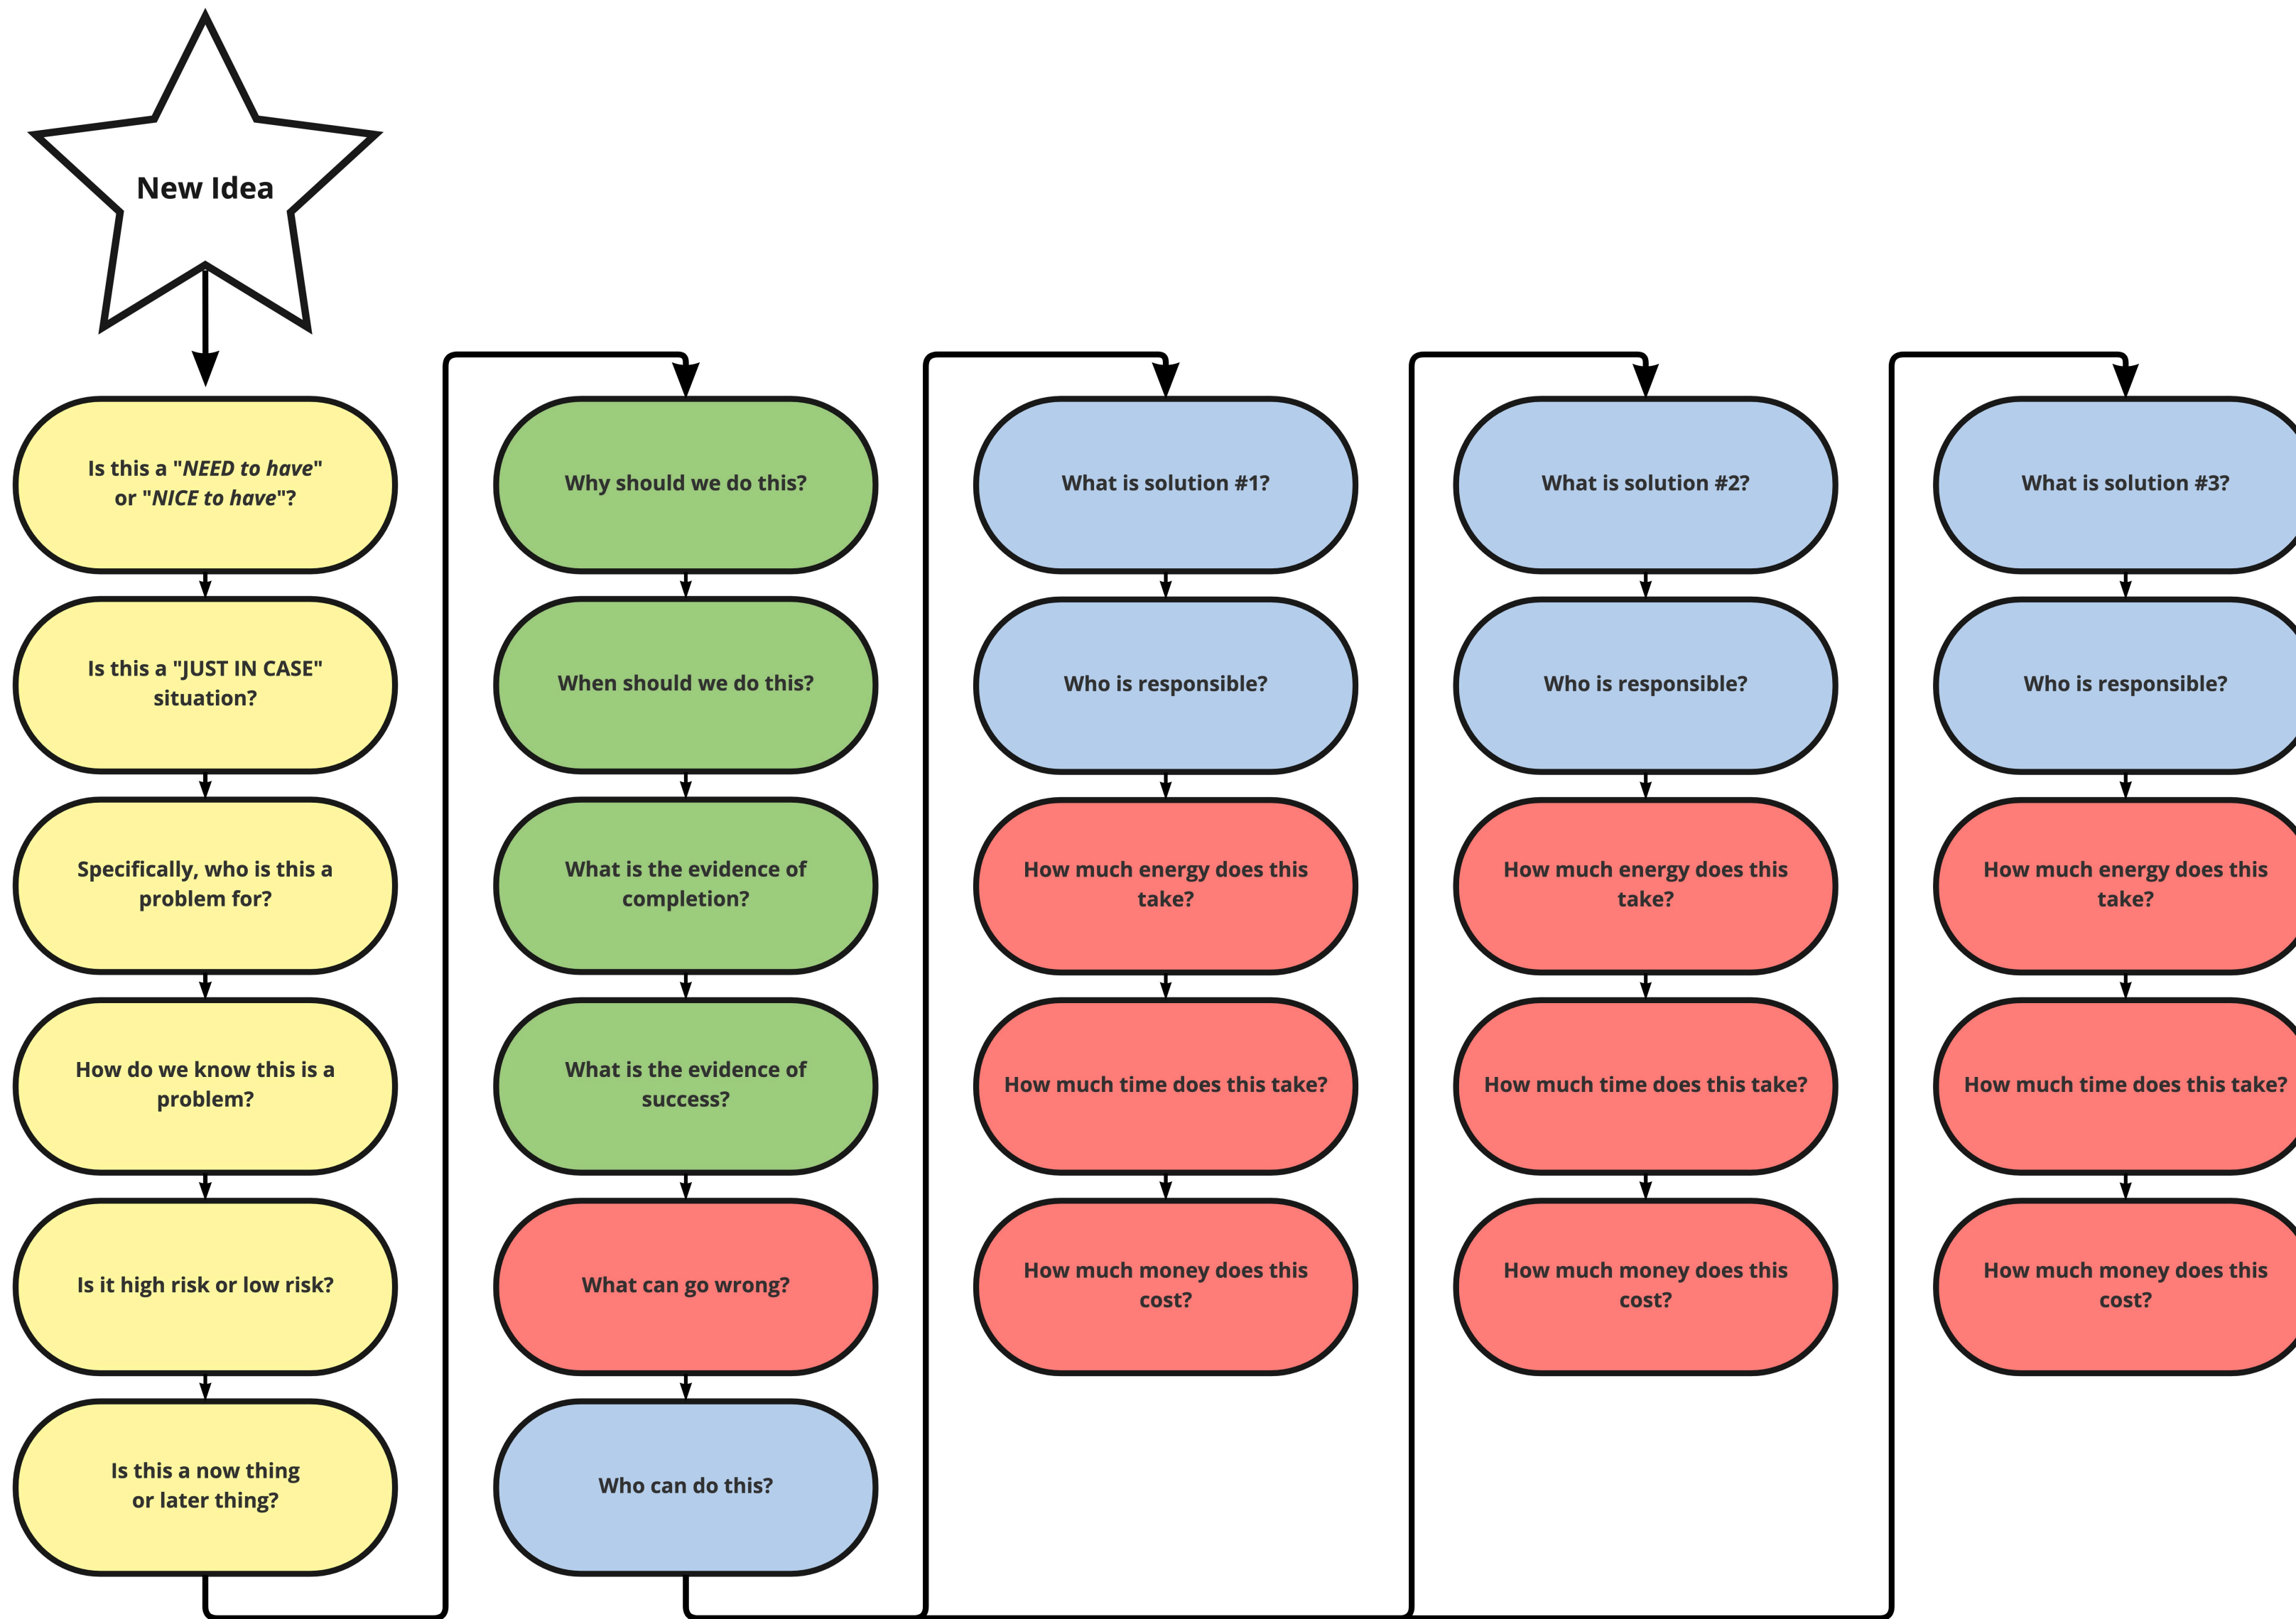

A top-down view of three dental instruments on a bright blue background. On the left is a silver dental handpiece. In the center is a dental mirror with a circular head and a long handle. On the right is a dental probe with a long handle and a curved, pointed tip. The text 'The Problem Probe' is overlaid in white, bold, sans-serif font across the center of the image.

The Problem Probe

Parter.
INSTITUTE